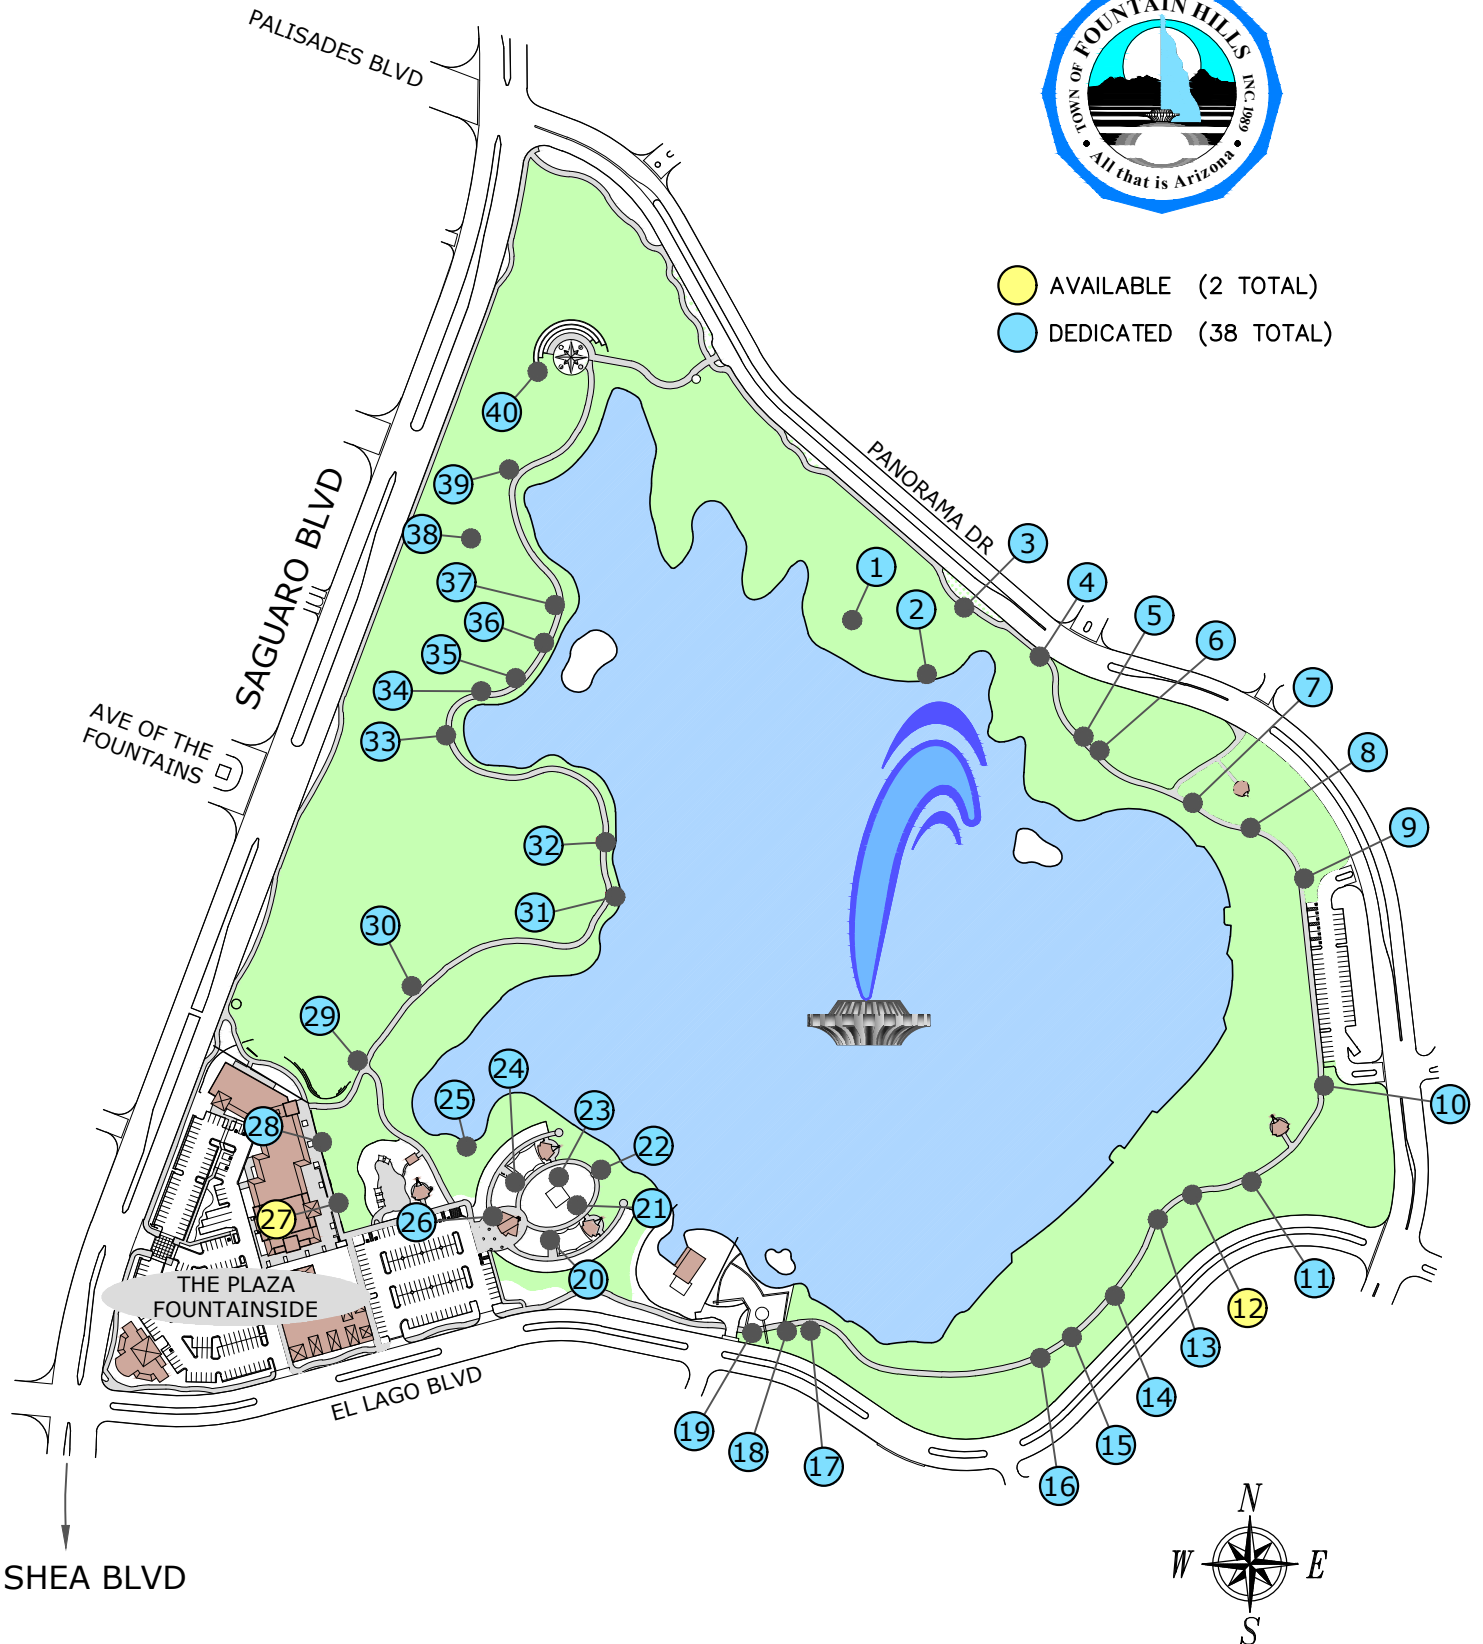

FOUNTAIN PARK

COMMEMORATIVE BENCH MAP

-  AVAILABLE (2 TOTAL)
-  DEDICATED (38 TOTAL)

MAP UPDATED: JUNE 2022